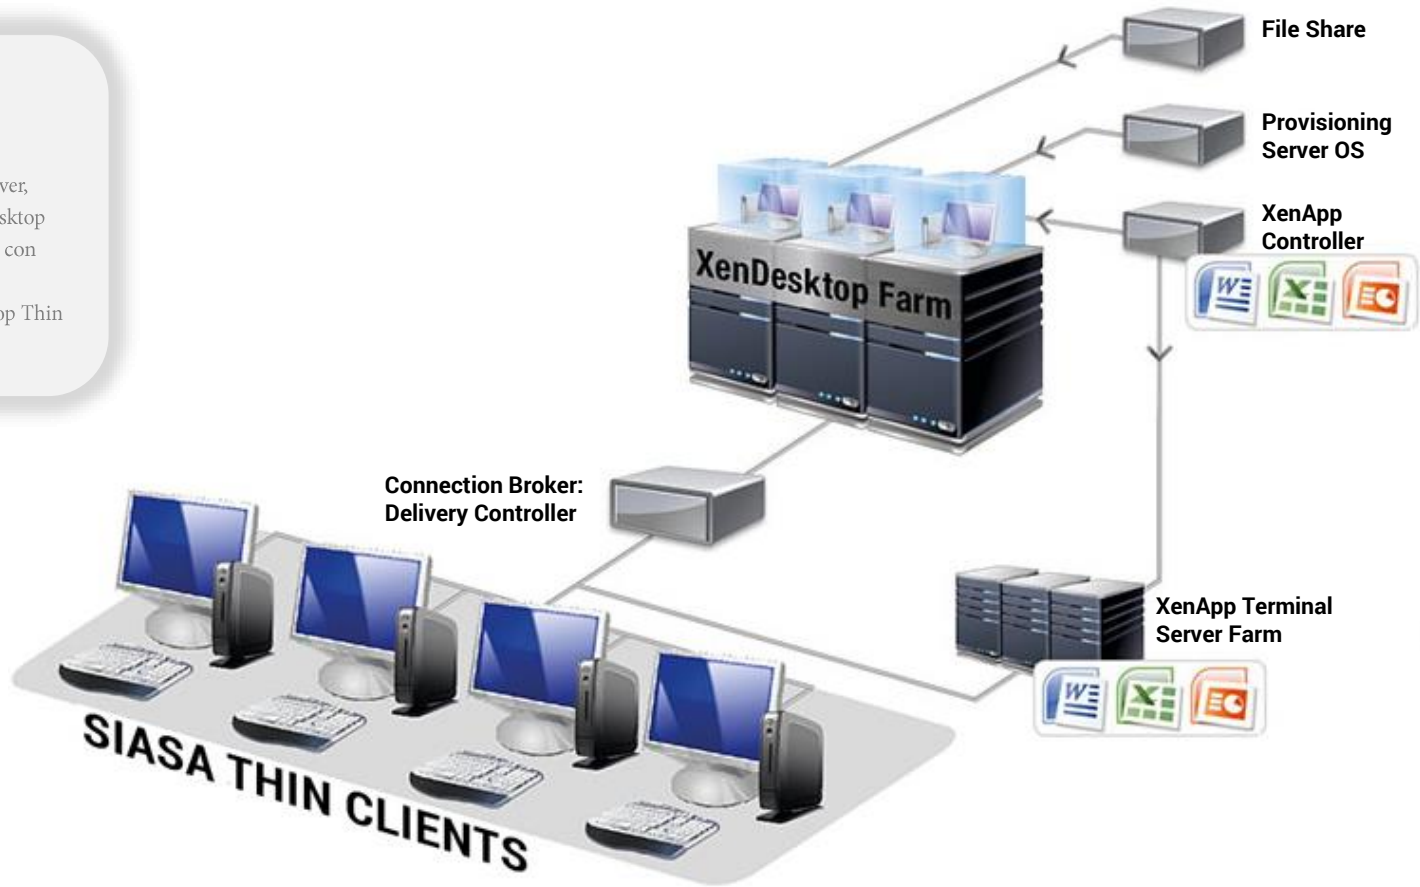

- Virtualice servers, desktops y aplicaciones mediante VMware Horizon.

VERSION LINUX

vL-CiV

XDMCP | VNC client RDP | AS400 (TN5250 and X3270)

Browser Firefox with plugins Java

and Flash | Citrix Receiver | VMware Horizon in PCoIP and RDP

Free NX | Spice | Plugin of Red Hat | OVDC | ThinLinc

VERSION WINDOWS

vW

Microsoft RDP Browser Internet Explorer 9 with plugins Java
and Flash | Citrix Receiver | VMware Horizon in PCoIP and RDP

Port of redirection USB in mode PCoIP

IT-Infraestructura con CITRIX

- Virtualice servers con Citrix XenServer, virtualice desktop con Citrix XenDesktop y/o virtualice/comparta aplicaciones con Citrix XenApp.
- Implemente SIASA Universal Desktop Thin Clients